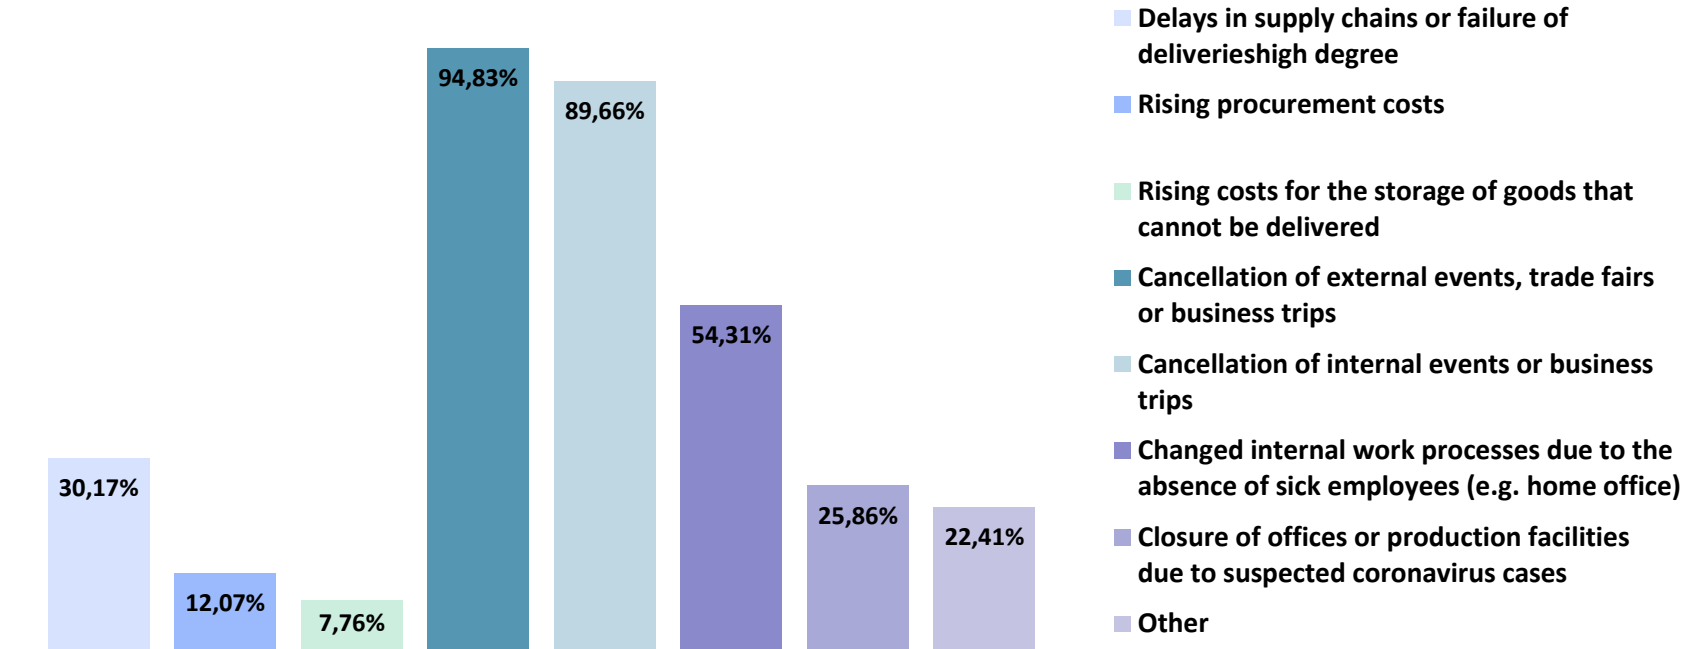

How is the coronavirus affecting your current business activities? (Multiple answers possible)