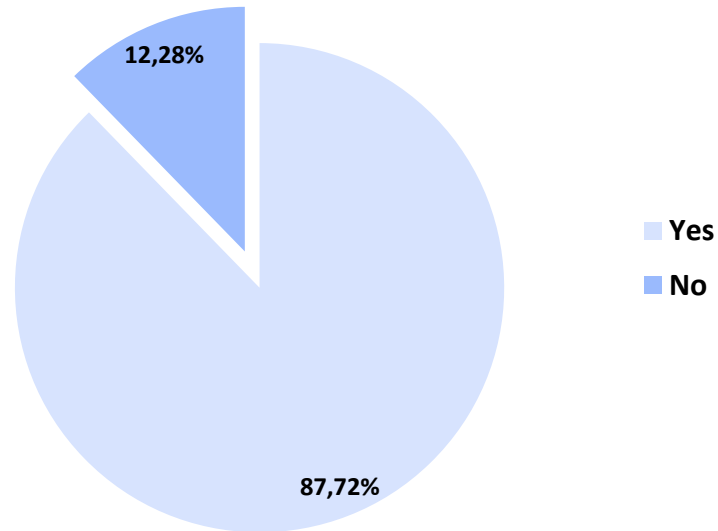

Should the German government pursue an economic stimulus package for companies affected by the crisis?