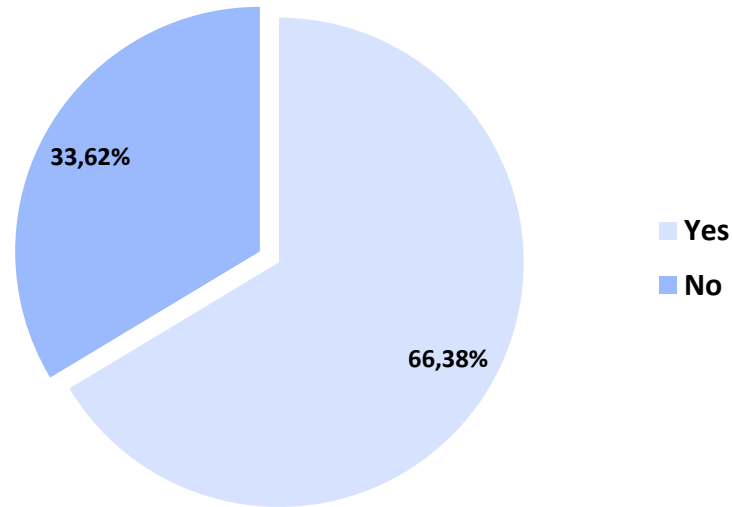

Does your company have direct business contact with China?