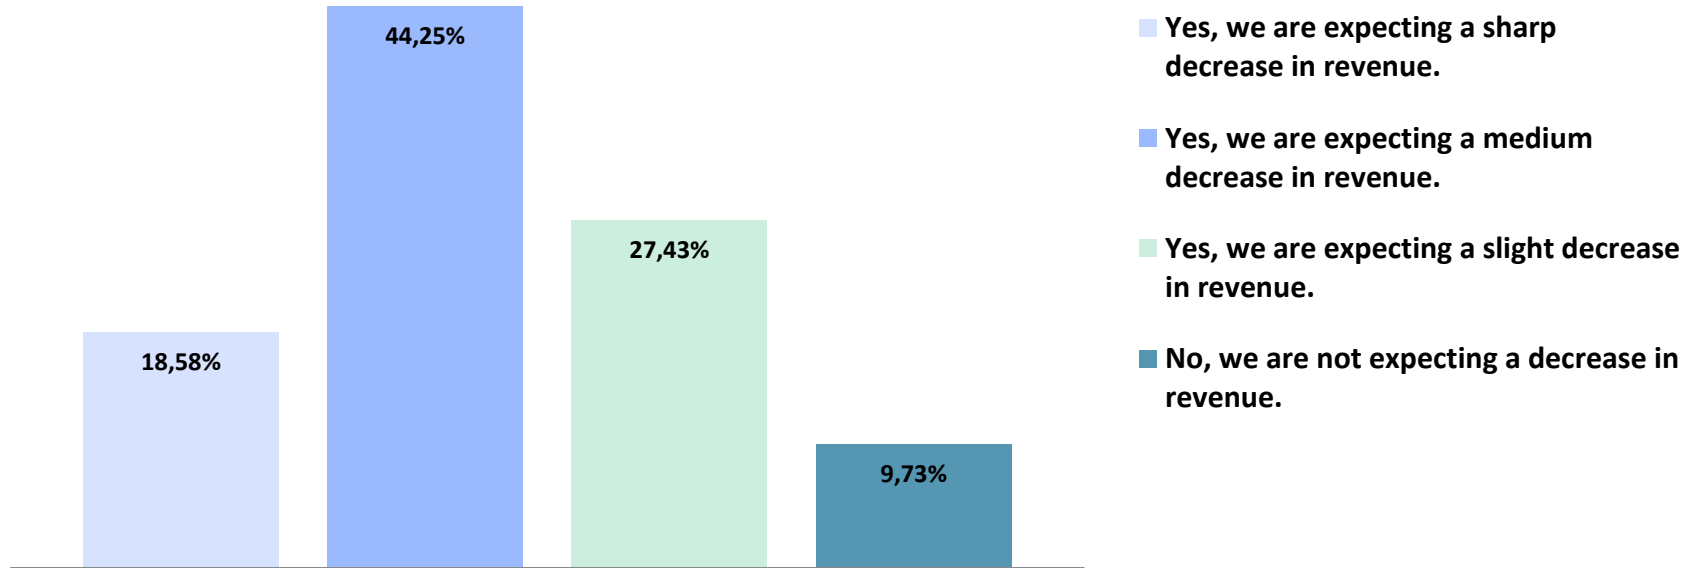

Are you expecting a decrease in revenue for the 2020 business year due to the coronavirus?