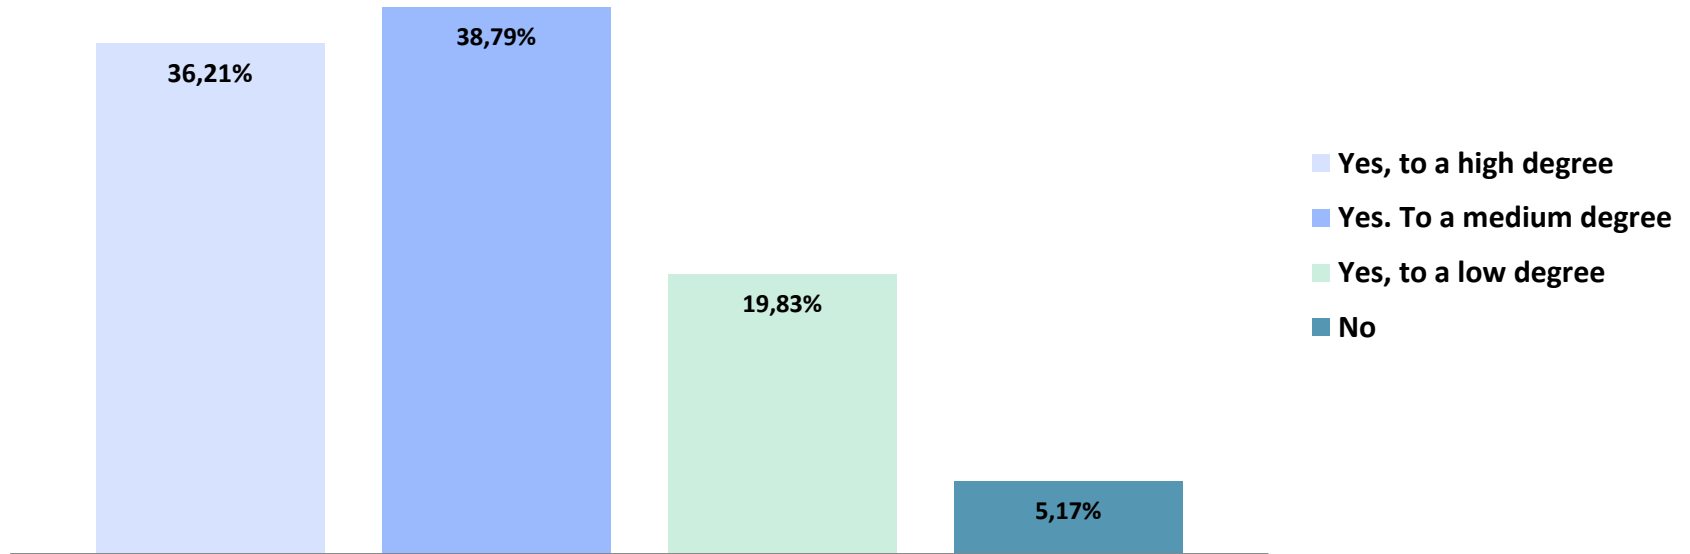

Are you already feeling the impact of the COVID-19 outbreak on your business?