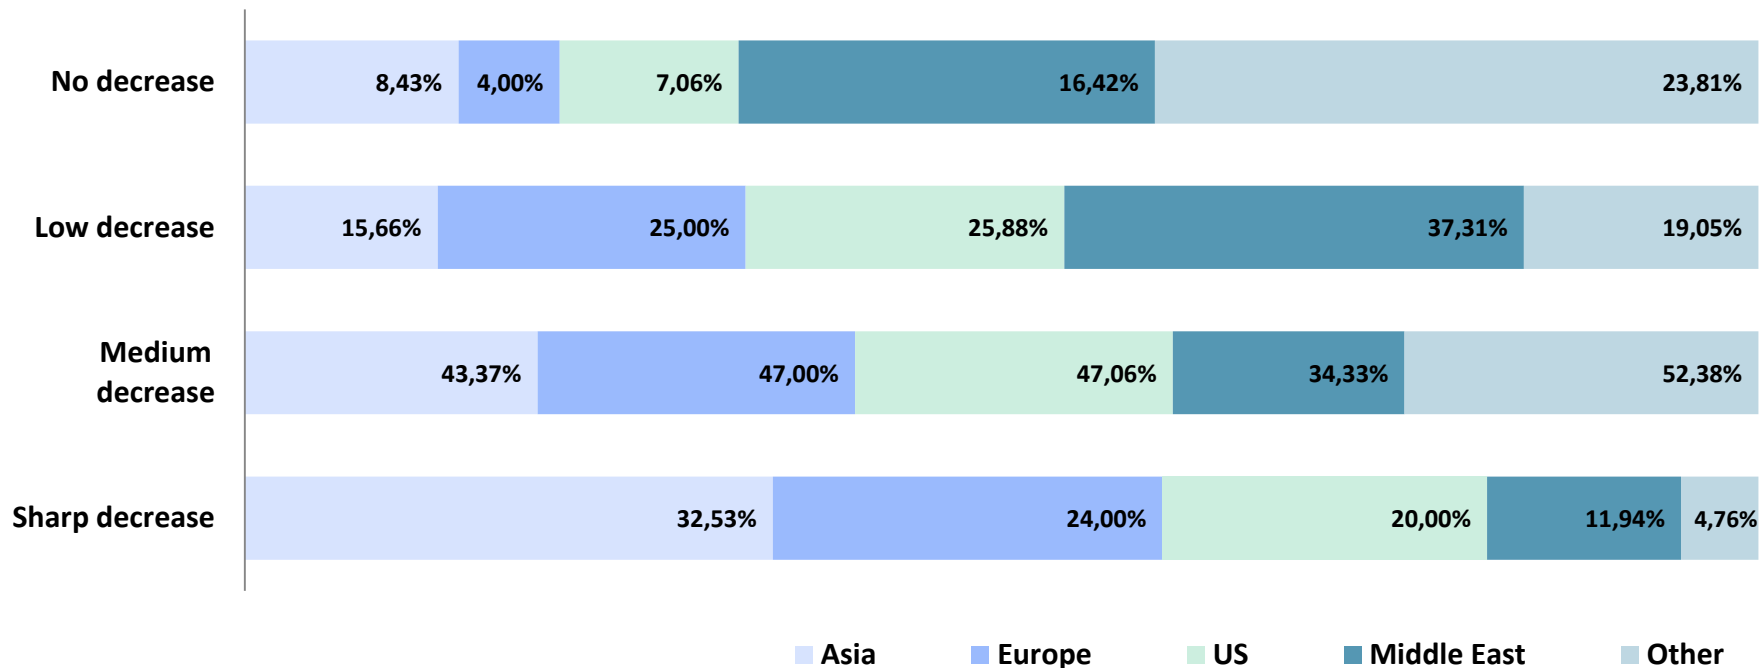

Are you expecting a decrease in revenue for the 2020 business year due to the coronavirus?