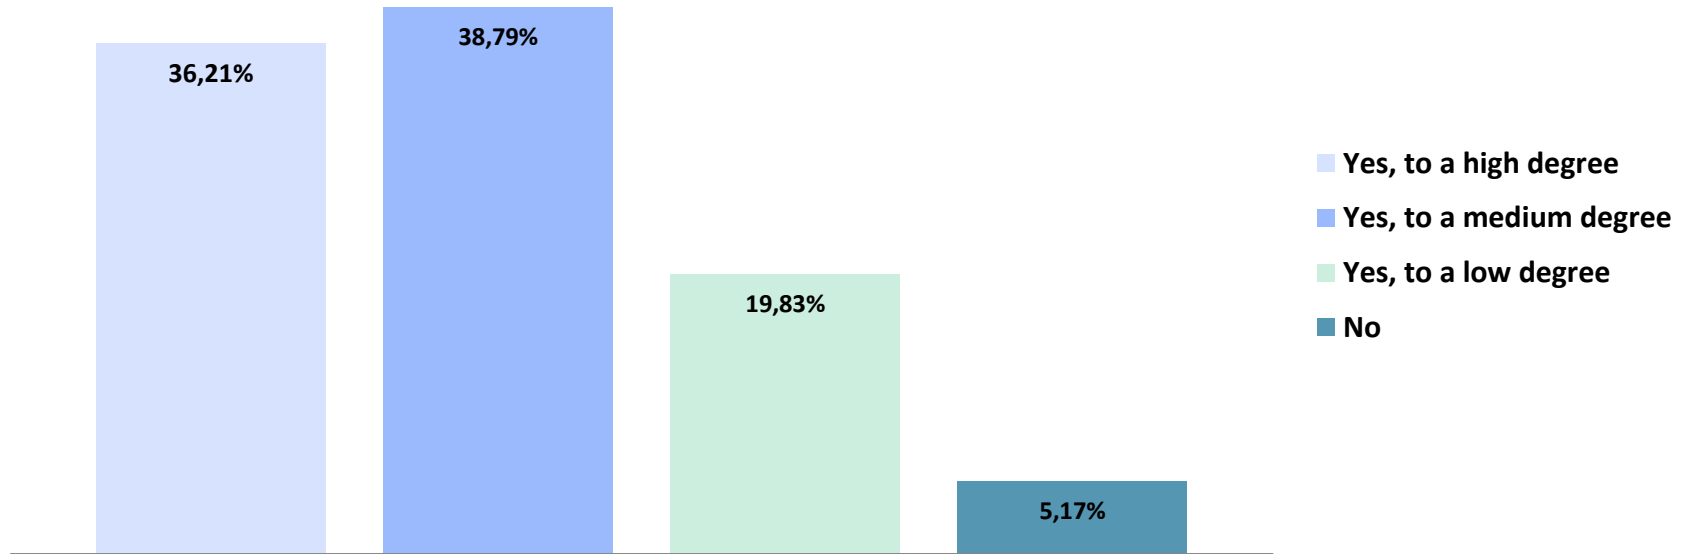

Are you already feeling the impact of the COVID-19 outbreak on your business?