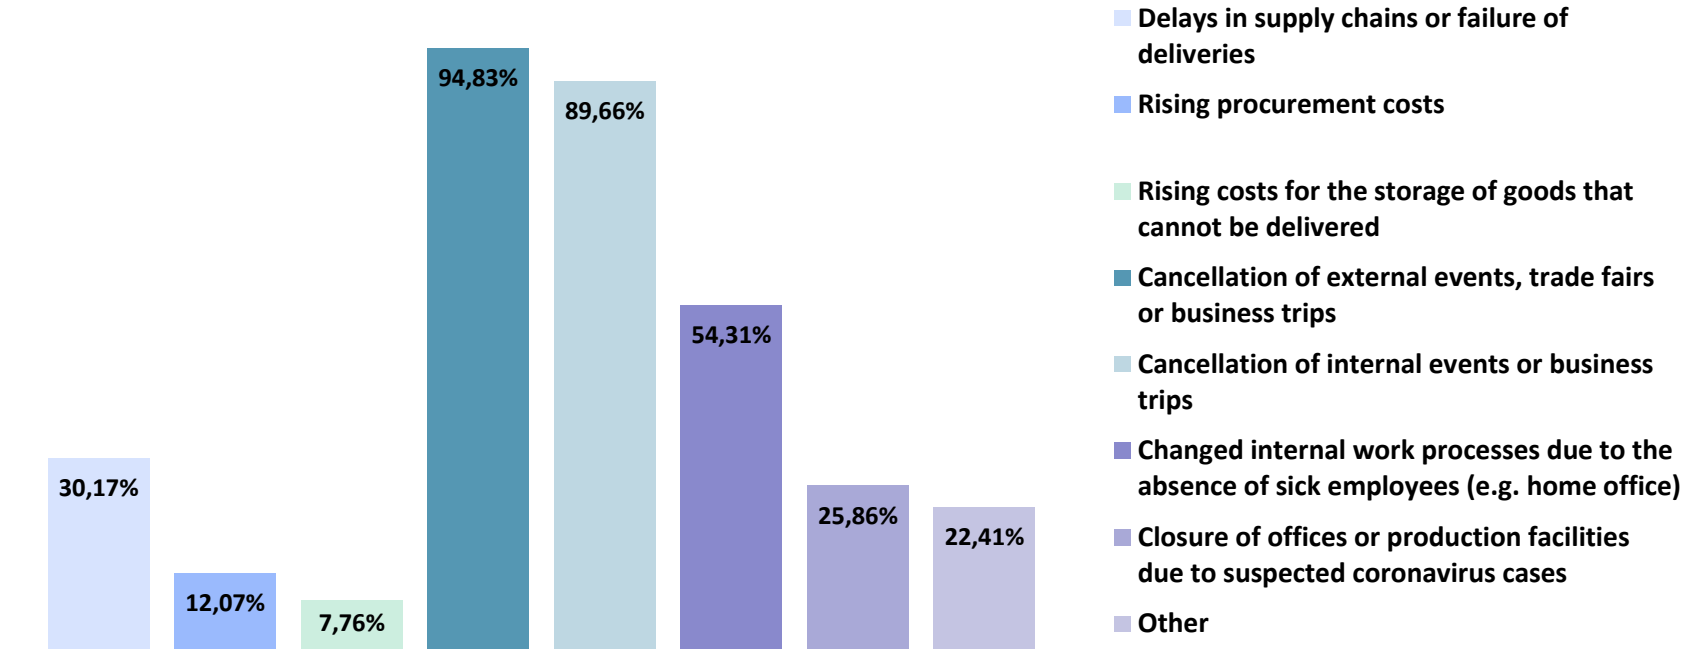

How is the coronavirus affecting your current business activities? (Multiple answers possible)