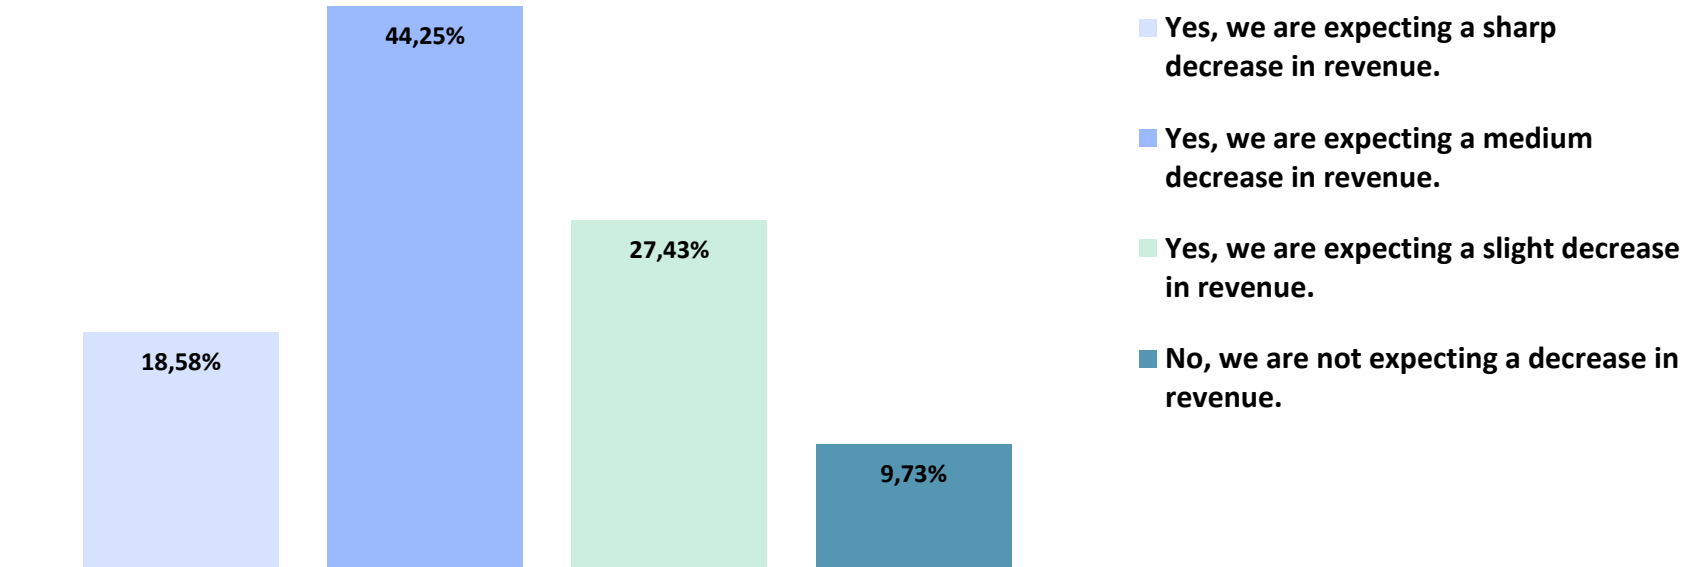

Are you expecting a decrease in revenue for the 2020 business year due to the coronavirus?