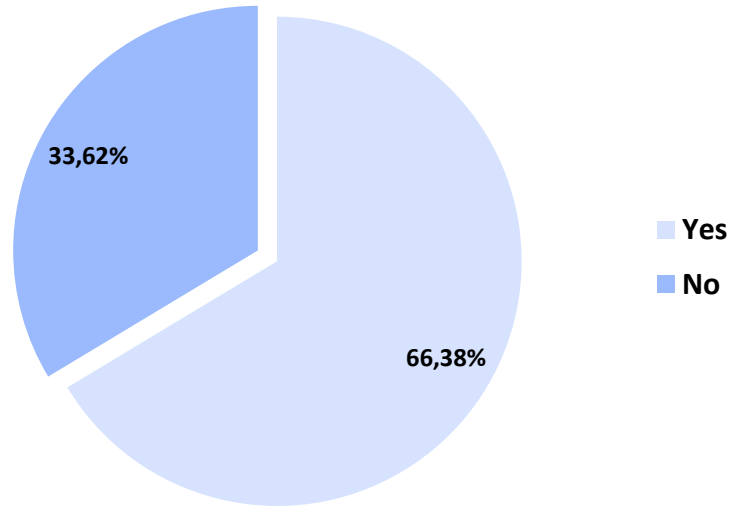

Does your company have direct business contact with China?