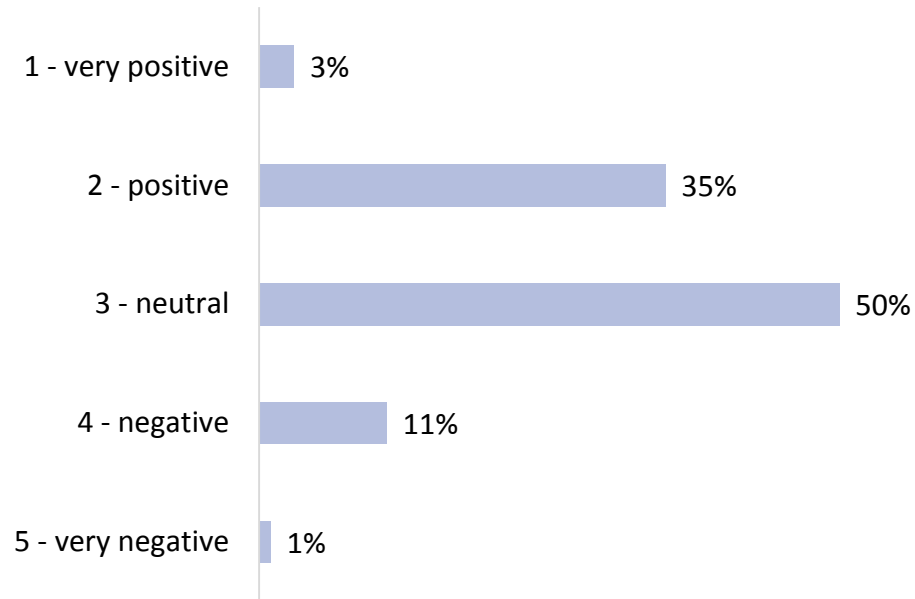

3. What impact do you believe the results of the US midterm elections will have on the global economy? Please rate on a scale from 1 (very positive) to 5 (very negative).