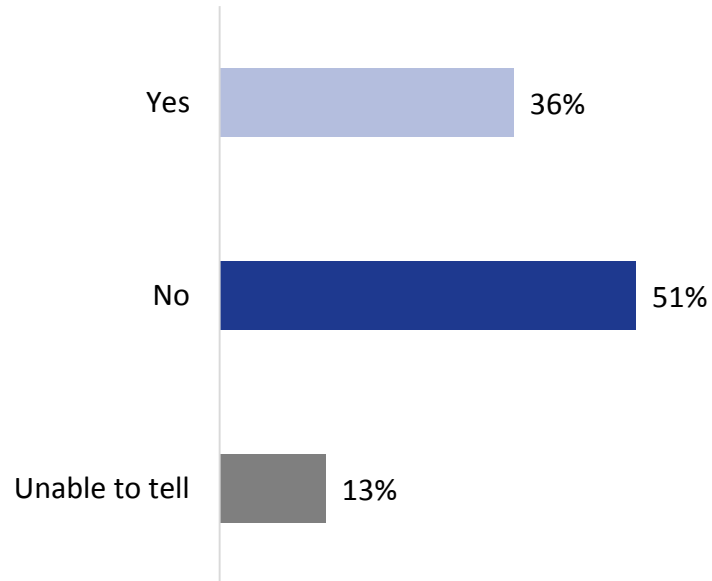

1a. Do you expect concrete policy changes to happen given the results of the US midterm elections?