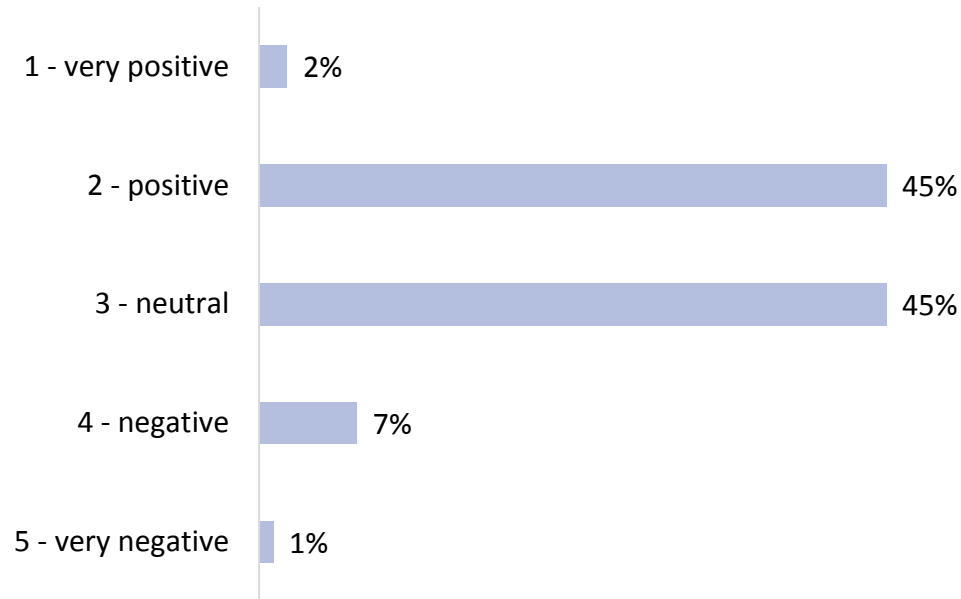

2. What impact do you believe the results of the US midterm elections will have on transatlantic relations? Please rate on a scale from 1 (very positive) to 5 (very negative).